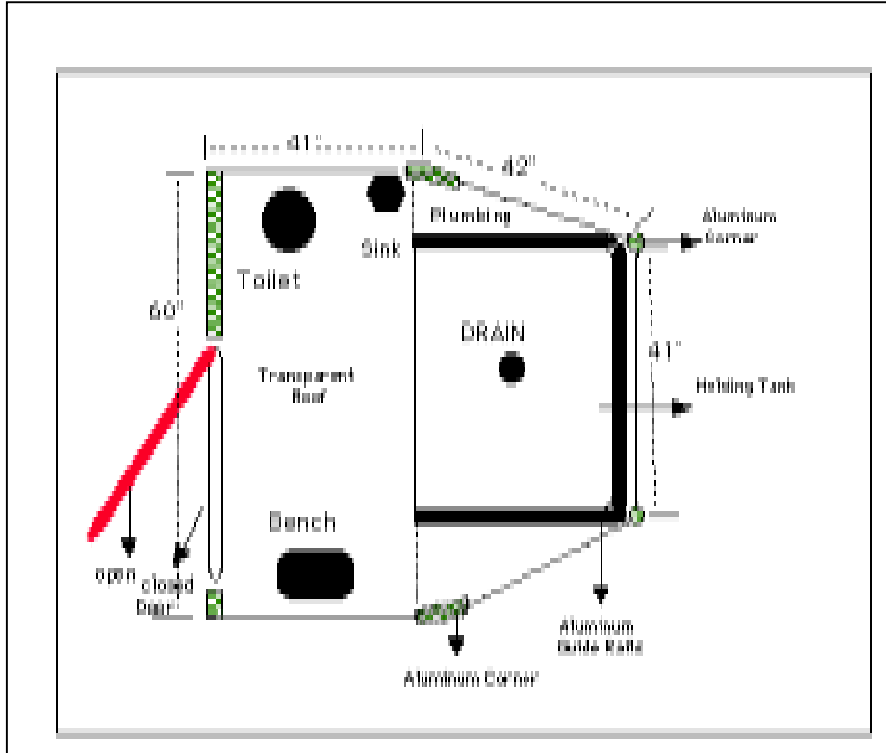

Shower Toilet & Change Room

STANDARD EQUIPMENT: Sink – Bench – Mirror - Shelf - Toilet

Model SCRT 4000 With Toilet
Model SCR 369 NO TOILET

Options:

Tankless Hot Water Heater

Holding Tank