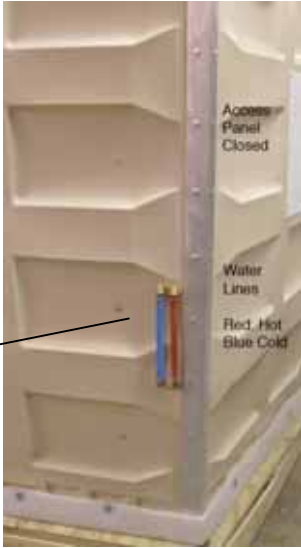

# Exterior Views: Models SCR 369 and SCRT 4000

1/2" Thick Walls

New Look – Does Not Look Like a Portable Toilet  
Graffiti Resistant Walls

**Access Panel  
and  
Hot & Cold  
Water  
Intake Lines**

## Models SCR 369 and SCAT 4000 No Longer Looks Like a Portable Toilet

Walls are Pebbled Composite on Both Sides and are ½" thick. This unit comes with a treated wood exterior skid which can be left in place or removed.