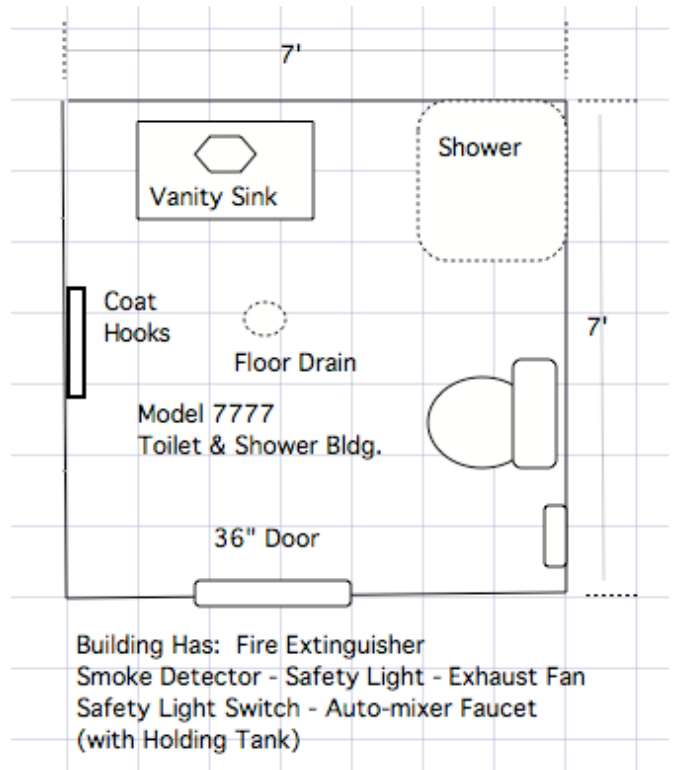

Model 7777

Dimensions: 7' x 7' x 7.5'

- Steel Frame/ Tine Ports
- Laminate Wood Flooring
- Ceramic Sink
- Ceramic P-Trap Toilet
- ADA Compliant
- 50 AMP Electric Service
- Exhaust Fan /Switch
- AC/Heat Combo. Unit
- Soap Dispenser
- Paper Towel Dispenser
- Inside Door Lock

300 Gallon Holding Tank
(Includes Automatic Shut off Faucet)

Patents Issued & Pending