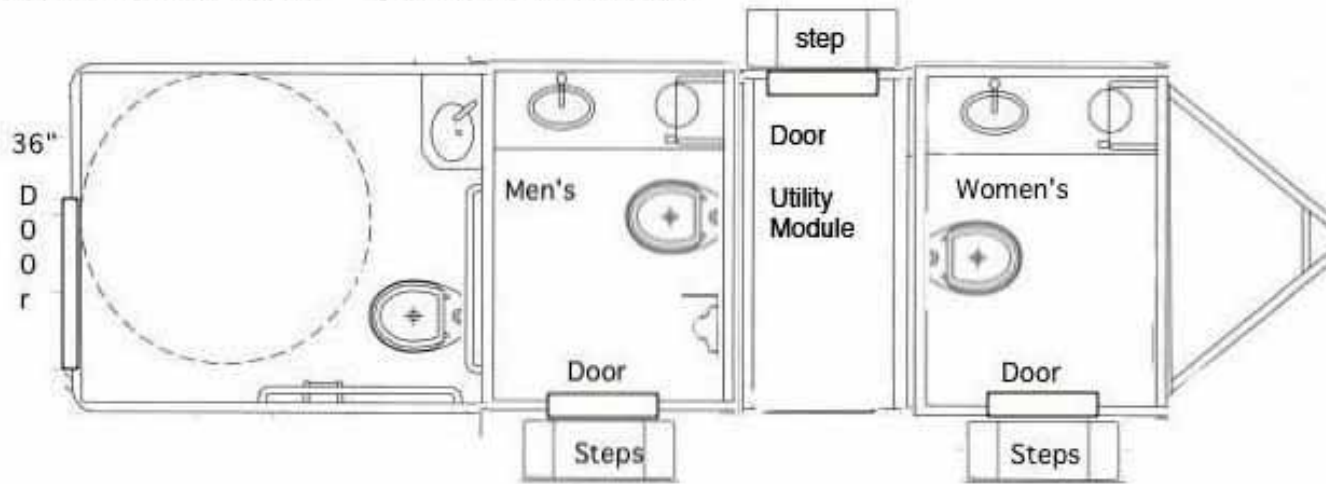

Three + One
Trailer & Module

Two + One
Trailer & Module

Water can be supplied by a garden hose.
Unit can be plumbed to a sewer, septic tank or holding tank.

Inside View of ADA Module

Side View of ADA Module

Two Stall & Utility Room

Dimensions:
 Men's and Women's Stall 5' X 7'
 Utility Module 4' X 7'
 Patented ADA Module 7' X 7'

Patented Ground Level ADA Compliant Lavatory Module
 This is a Ramplless ADA Lavatory Module (Single Stall)
 No RV Fixtures - Mens Stall Includes a WaterLess Urinal
 Patents Issued and Pending

Toilet Trailer with ADA Module

The overall length of the 2 + 1 GLTT is 21'. This model has an ADA compliant lavatory module that can be lowered to ground level for use and raised and locked in for travel.