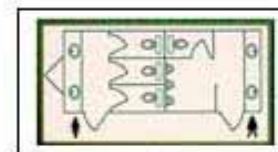

GJ350T Toilet Trailer

SJSDCS 520 Trailer Mounted
Self Contained Comfort Station Side View

"WHEN PORTABLE TOILETS ARE NOT AN OPTION"
Luxury Trailer Mounted Comfort Station

One + One
Trailer & Module

Four + Two
Trailer & Module

Three + One
Trailer & Module

Two + One
Trailer & Module

Water can be supplied by a garden hose.
Unit can be plumbed to a sewer, septic tank or holding tank.

Inside View of ADA Module

Side View of ADA Module

Two Stall & Utility Room

Dimensions:
 Men's and Women's Stall 5' X 7'
 Utility Module 4' X 7'
 Patented ADA Module 7' X 7'

Patented Ground Level ADA Compliant Lavatory Module
 This is a Ramplless ADA Lavatory Module (Single Stall)
 No RV Fixtures - Mens Stall Includes a WaterLess Urinal
 Patents Issued and Pending

Toilet Trailer with ADA Module

The overall length of the 2 + 1 GLTT is 21'. This model has an ADA compliant lavatory module that can be lowered to ground level for use and raised and locked in for travel.